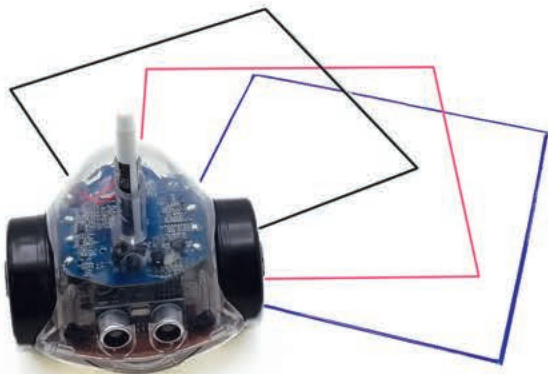

InO-Bot

The Logo turtle come to life!

InO-Bot is the *Logo* turtle come to life! Bring coding off the screen and out into the real world by creating programs and watching the screen turtle and **InO-Bot** execute them at the same time.

Terrapin Logo, included with **InO-Bot**, has been optimized to smoothly interact with the robot. The *Logo* turtle, familiar to generations of students, has long led the way in teaching how to code by making colorful shapes and designs. **InO-Bot** is like a *Logo* turtle come to life, drawing on paper or dry erase mat while the turtle draws on the screen. The *Logo* environment, always exciting and motivating for students, becomes even more so with an actual turtle robot running around!

In addition to drawing with a pen, which can be raised and lowered remotely, **InO-Bot** offers inputs and outputs that can be controlled and read, providing more challenges and motivation for young coders. These include headlights, multicolor running lights, sounds and musical notes, light, sound, and proximity sensors, and a line follower. Like *Logo* itself, **InO-Bot** makes it easy for budding roboticists to get started but continues to provide challenges to even the most experienced students.

InO-Bot includes:

- **Terrapin Logo**
- 2 programmable LED headlights
- 8 programmable multicolor RGB running lights
- Pen holder with lift / lower capability
- Sounds and musical notes
- Light and sound sensors
- Line follower
- Range finder
- Proximity sensors
- Rechargeable battery
- Recharging cable