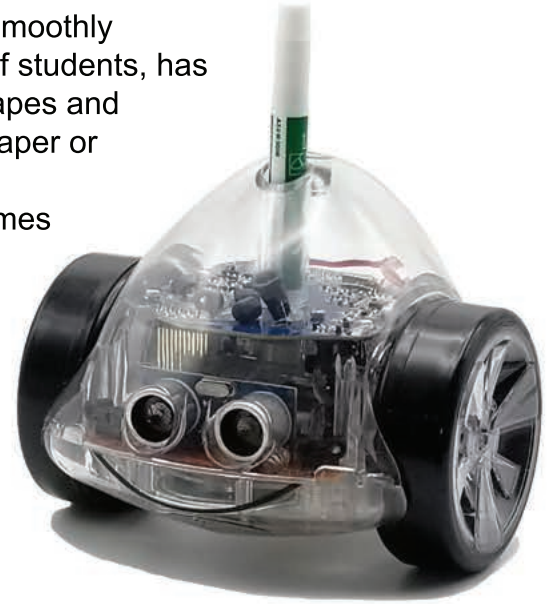

InO-Bot

The Logo turtle come to life!

InO-Bot is the *Logo* turtle come to life! Bring coding off the screen and out into the real world by creating programs and watching the screen turtle and **InO-Bot** execute them at the same time.

Terrapin Logo, included with **InO-Bot**, has been optimized to smoothly interact with the robot. The *Logo* turtle, familiar to generations of students, has long led the way in teaching how to code by making colorful shapes and designs. **InO-Bot** is like a *Logo* turtle come to life, drawing on paper or dry erase mat while the turtle draws on the screen. The *Logo* environment, always exciting and motivating for students, becomes even more so with an actual turtle robot running around!

In addition to drawing with a pen, which can be raised and lowered remotely, **InO-Bot** offers inputs and outputs that can be controlled and read, providing more challenges and motivation for young coders. These include headlights, multicolor running lights, sounds and musical notes, light, sound, and proximity sensors, and a line follower. Like *Logo* itself, **InO-Bot** makes it easy for budding roboticists to get started but continues to provide challenges to even the most experienced students.

InO-Bot includes:

- **Terrapin Logo**
- 2 programmable LED headlights
- 8 programmable multicolor RGB running lights
- Pen holder with lift / lower capability
- Sounds and musical notes
- Light and sound sensors
- Line follower
- Range finder
- Proximity sensors
- Rechargeable battery
- Recharging cable