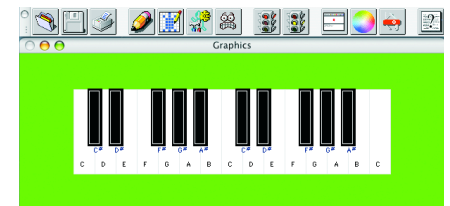

Terrapin Logo comes ready for

- Windows (95 and up)
- Mac Classic (OS 8.1 and up)
- Mac OS X (all versions)

Complete turtle graphics

- Up to 100 turtles
- Millions of colors
- Multiple shapes
- Multiple graphics windows

Full math functions

- Cartesian and polar coordinates
- Trigonometry
- Binary and base functions
- Exponents and logarithms

Programming capability

- Multiple editors
- GUI controls
- Input and output
- Operating system access
- File management
- Objects and properties
- Debugging tools

Three-voice music

Built-in RCX controls

On-line Help

Terrapin Logo is the latest version of Logo from the world's most experienced Logo company. Terrapin Logo embodies the original Logo philosophy and can be immediately used by anyone who has used Logo in the past or even those with no experience at all. At the same time, Terrapin has taken advantage of the more powerful capabilities of the latest computers by integrating them into Terrapin Logo. As students progress in their learning, they discover that there are virtually no limits at all to what they can do with Terrapin Logo and they can progress as far as their imaginations can take them.