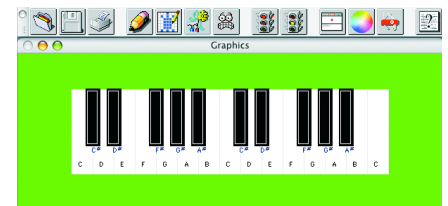

Full math functions

- Cartesian and polar coordinates
- Trigonometry
- Binary and base functions
- Exponents and logarithms

Programming capability

- Multiple editors
- GUI controls
- Input and output
- Operating system access
- File management
- Objects and properties
- Debugging tools

Three-voice music

Built-in RCX controls

On-line Help

Terrapin Logo is the latest version of Logo from the world's most experienced Logo company. Terrapin Logo embodies the original Logo philosophy and can be immediately used by anyone who has used Logo in the past or even those with no experience at all. At the same time, Terrapin has taken advantage of the more powerful capabilities of the latest computers by integrating them into Terrapin Logo. As students progress in their learning, they discover that there are virtually no limits at all to what they can do with Terrapin Logo and they can progress as far as their imaginations can take them.